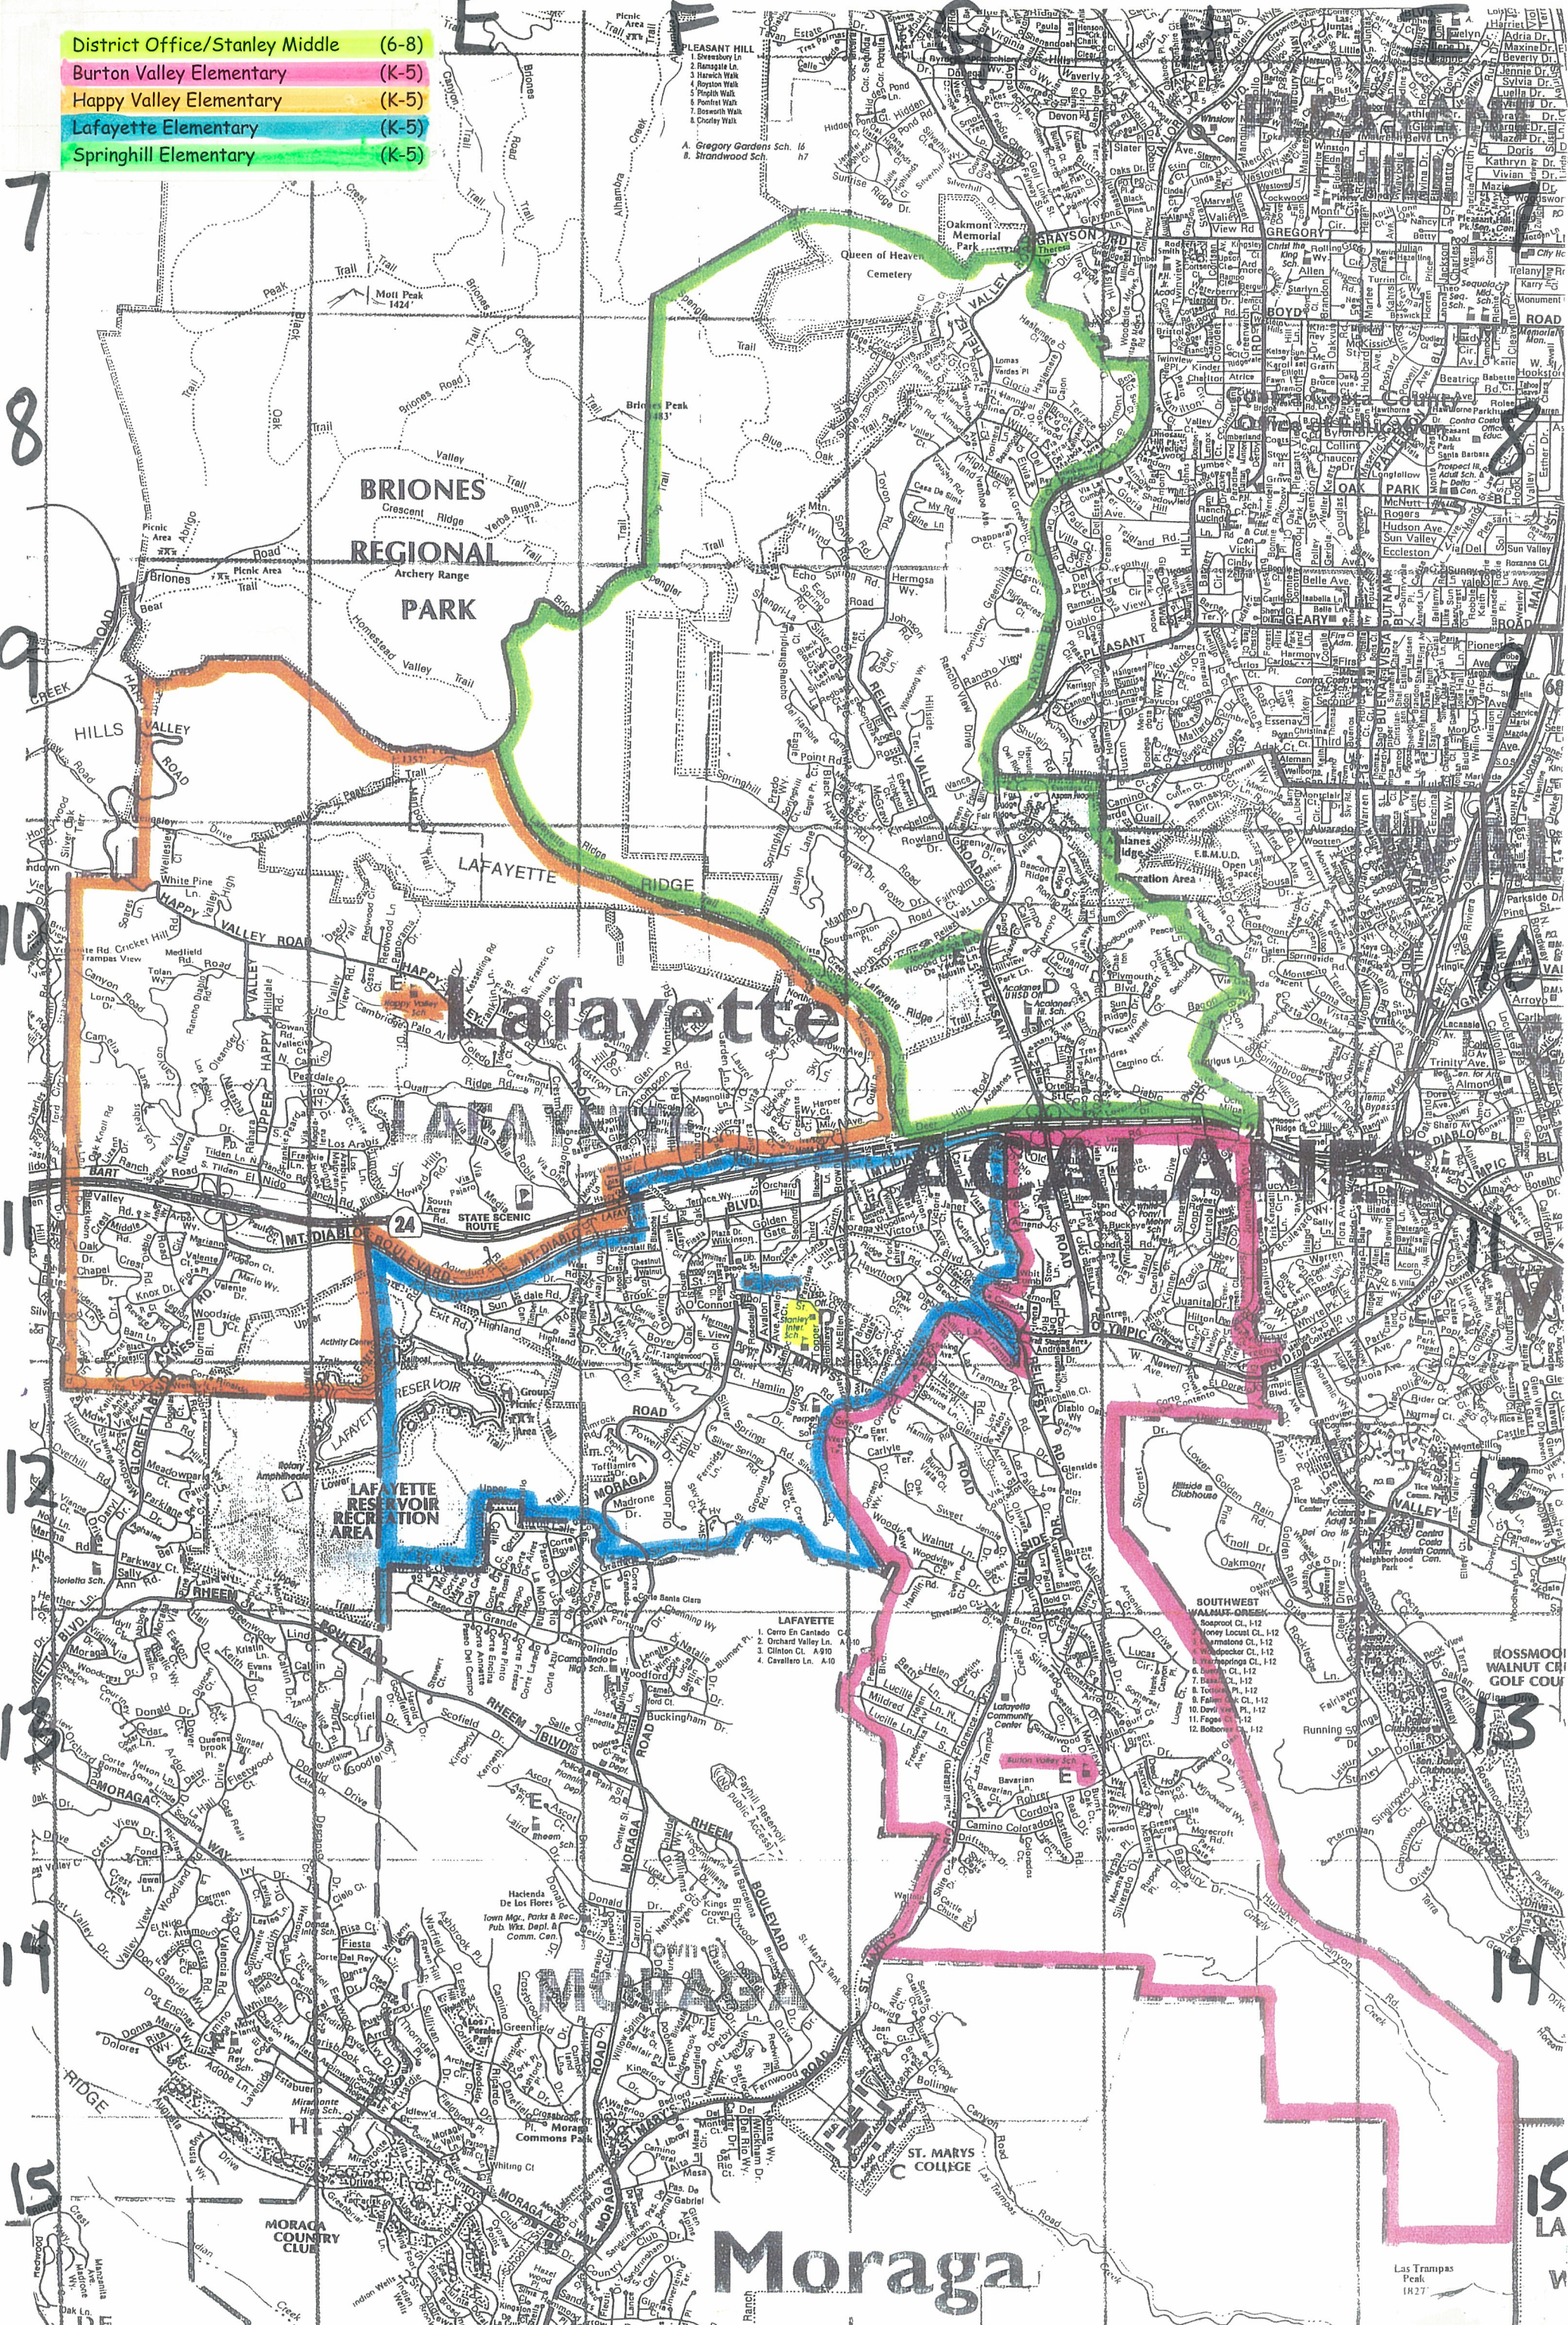

- District Office/Stanley Middle (6-8)
- Burton Valley Elementary (K-5)
- Happy Valley Elementary (K-5)
- Lafayette Elementary (K-5)
- Springhill Elementary (K-5)

**Moraga**

D E F G H I

Las Trampas Peak 1827

Canyon Elem. Sch. Dist. Off.  
Canyon Sch.