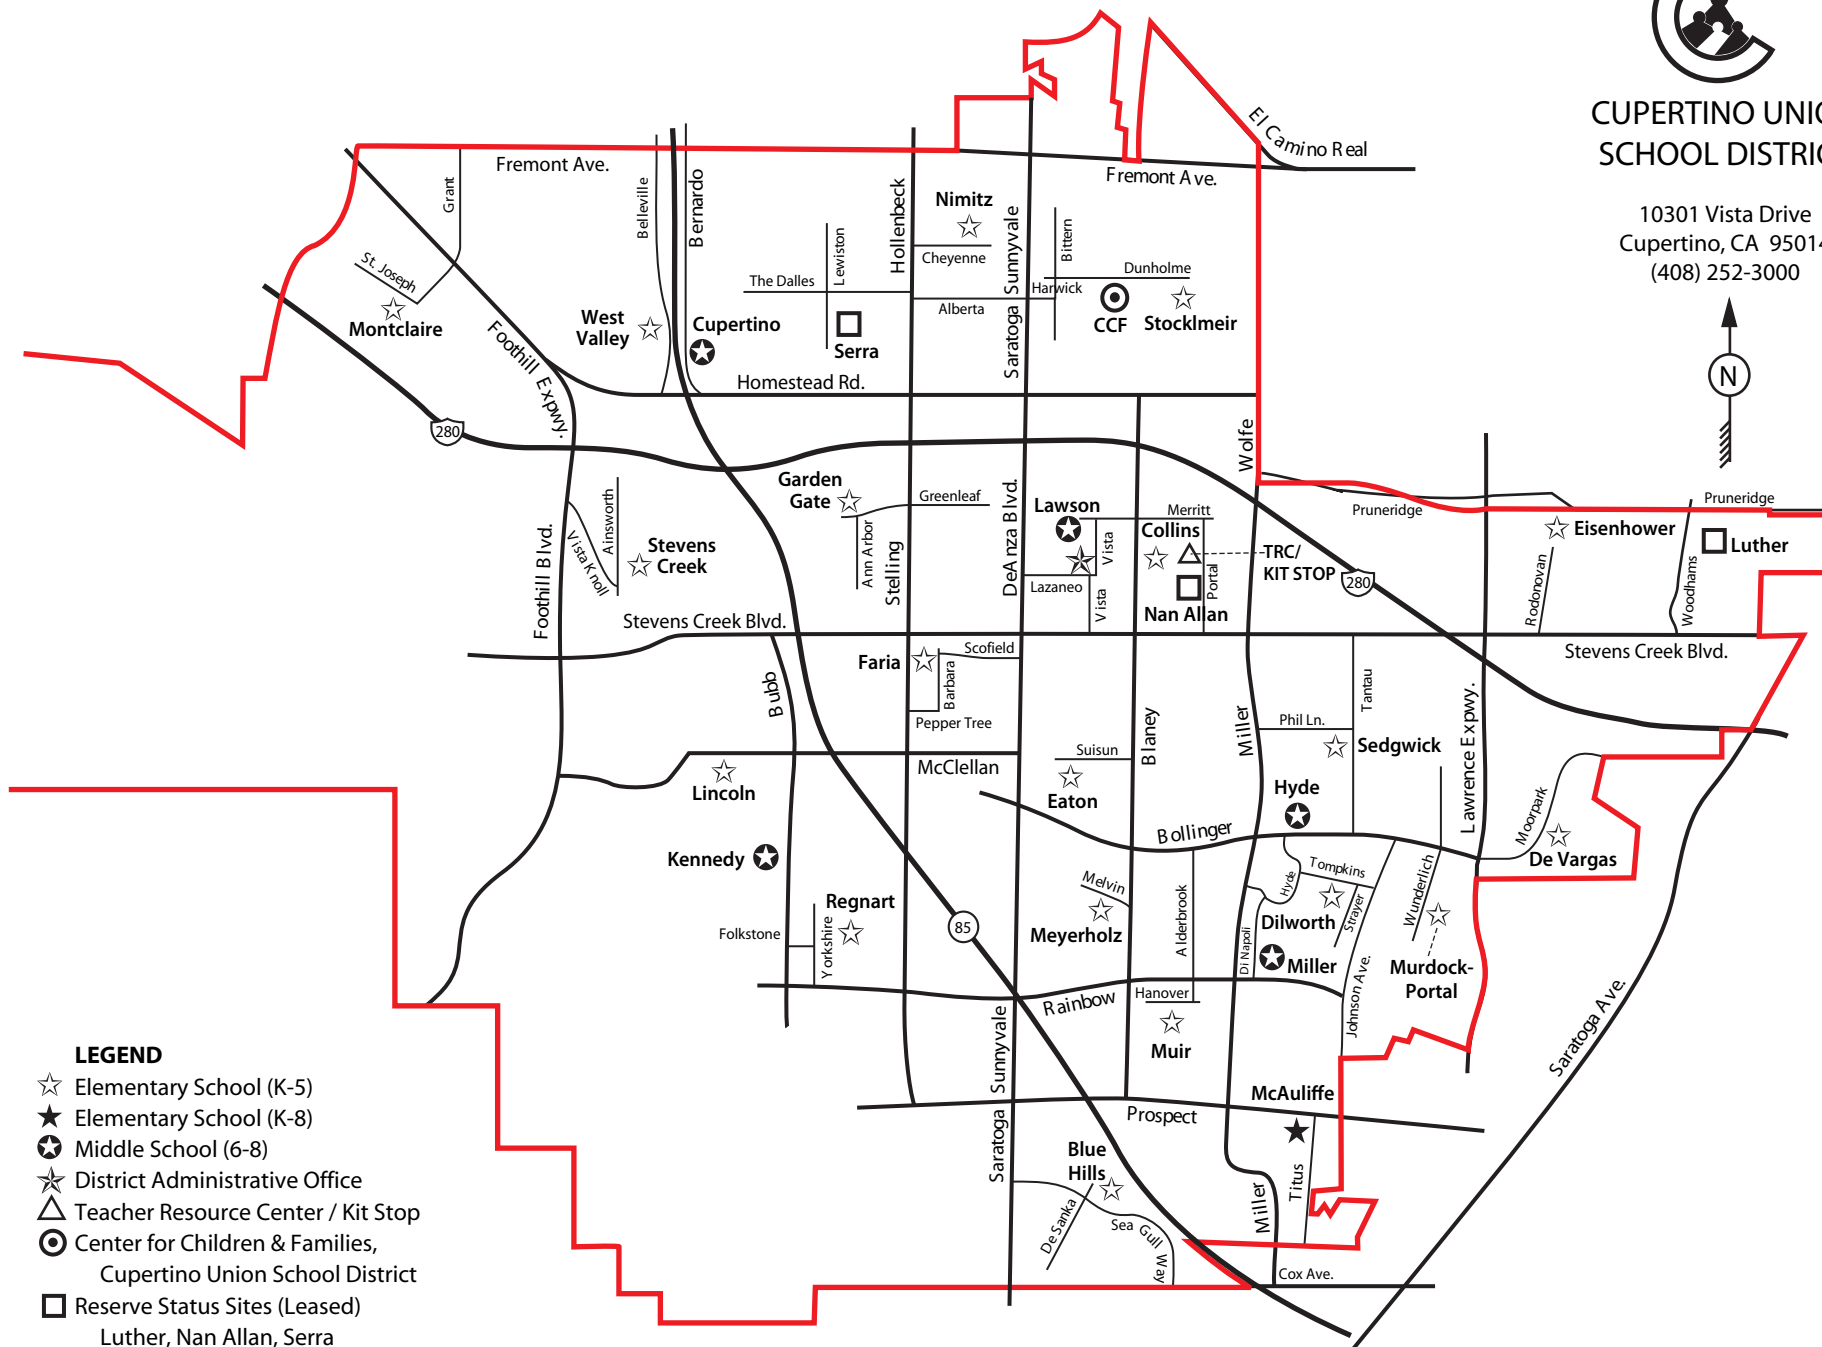

CUPERTINO UNION SCHOOL DISTRICT

10301 Vista Drive
Cupertino, CA 95014
(408) 252-3000

LEGEND

- ☆ Elementary School (K-5)
- ★ Elementary School (K-8)
- ⊙ Middle School (6-8)
- ☆ District Administrative Office
- △ Teacher Resource Center / Kit Stop
- ⊙ Center for Children & Families,
Cupertino Union School District
- Reserve Status Sites (Leased)
Luther, Nan Allan, Serra